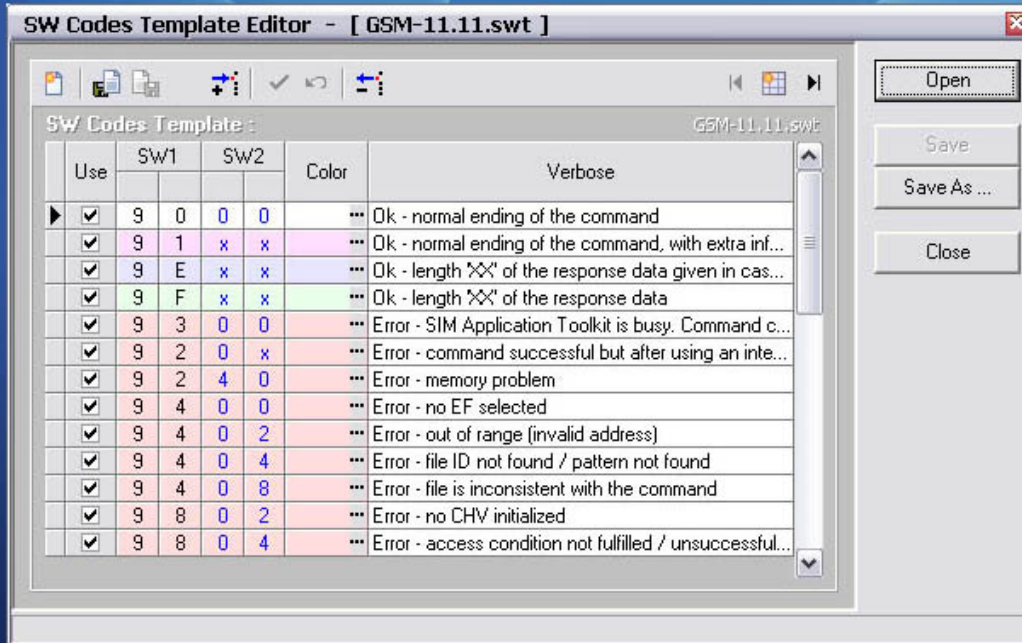

[Smart Card Toolset Pro 3.4.2 Serial Number](#)